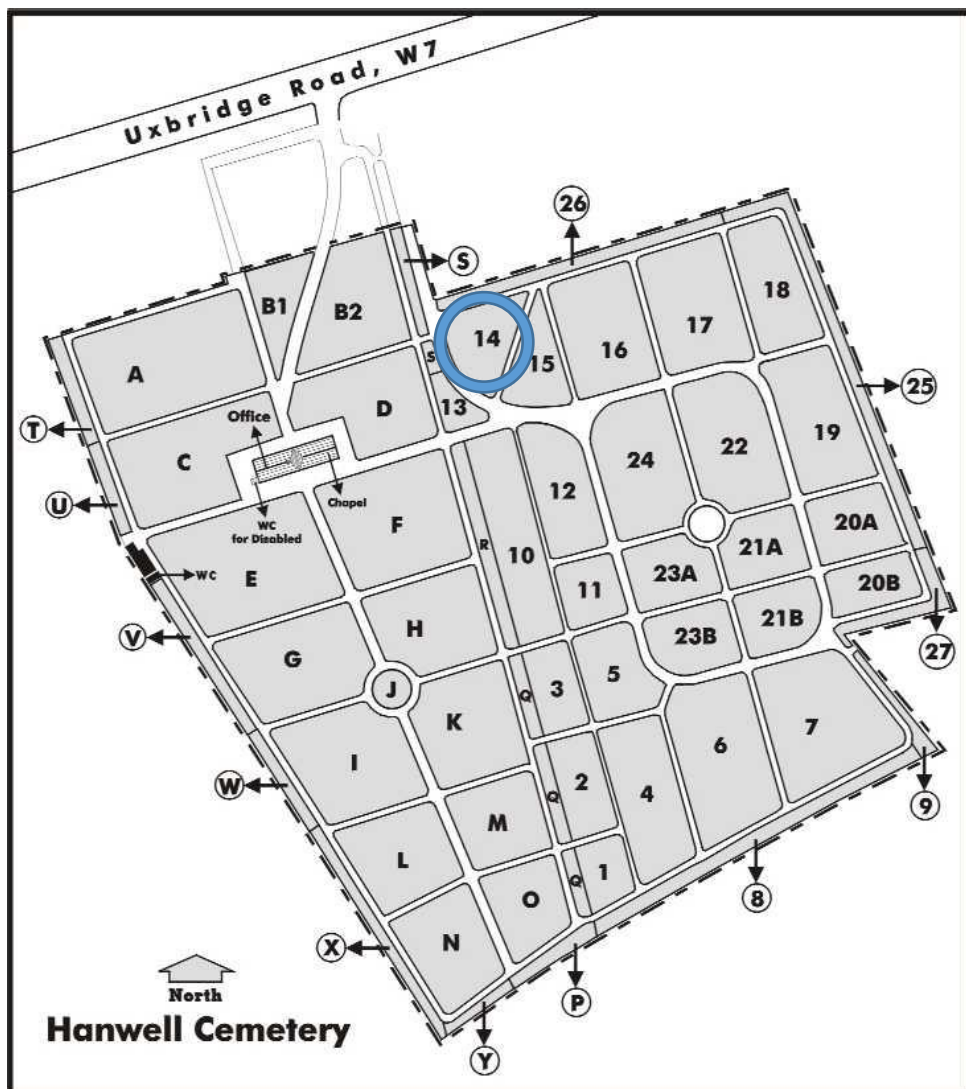

14/12670

12670	14	Gould, E. to.	Green 6'6" x 2'10" N 8 1/2 W	2016	10/16	18	2/C.R.24 1/2	6'6" x 2'10"	46 2/3
		Gould, Edward William, 83, Grove Avenue, W7.	12/6/70	Green 6'6" x 2'10"	14	5 1/4	7 1/2	8ft	
						37	68		
						10	12		
						16	71		
						37	68		

02/07/1968 c/r

Gould, Edward Eliza	83, Grove Avenue, Hanwell, W7.	83, Grove Avenue, Hanwell, W7.	19th June	82
---------------------	--------------------------------	--------------------------------	-----------	----

29/12/1971 c/r

Gould, Edward William	83, Grove Avenue, Hanwell, W7.	Mount Middlesex Hospital, Whitehouse Road, Groton Wood, Middlesex.	14th November	81
-----------------------	--------------------------------	--	---------------	----